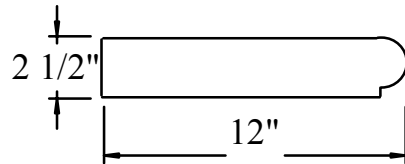

Bertelson PRECAST

1-800-864-8853

PRODUCT DETAILS: Pool Coping

Pool Coping
Straight Piece
(24" Long)
Section View

Pool Coping
Outside Corner
Plan View

Pool Coping
Inside Corner
Plan View

For Specs, Drawings, and CAD Details, visit www.bertelsonprecast.com
or Call 1-800-864-8853.