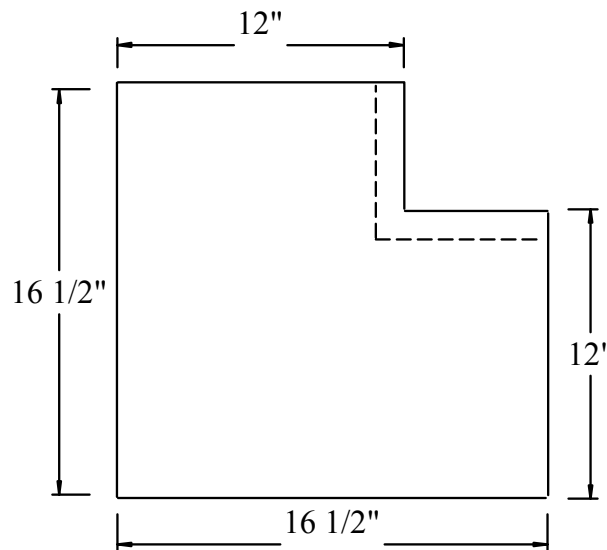

Bertelson PRECAST

1-800-864-8853

PRODUCT DETAILS: Pool Coping

Pool Coping
Straight Piece
(24" Long)
Section View

Pool Coping
Outside Corner
Plan View

Pool Coping
Inside Corner
Plan View

For Specs, Drawings, and CAD Details, visit www.bertelsonprecast.com
or Call 1-800-864-8853.