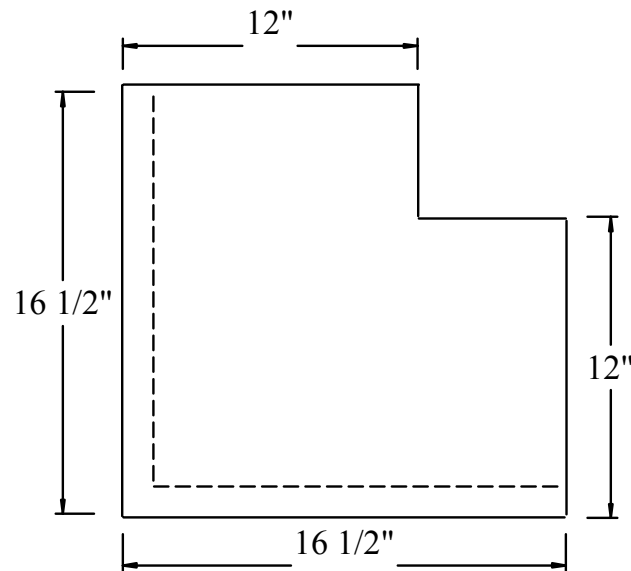

Bertelson PRECAST

1-800-864-8853

PRODUCT DETAILS: Pool Coping

Pool Coping
Straight Piece
(24" Long)
Section View

Pool Coping
Outside Corner
Plan View

Pool Coping
Inside Corner
Plan View

For Specs, Drawings, and CAD Details, visit www.bertelsonprecast.com
or Call 1-800-864-8853.