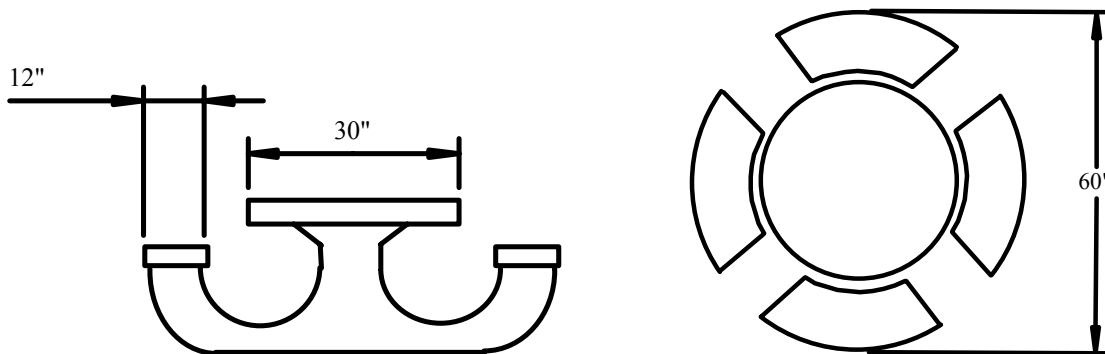

PRODUCT DETAILS: Architectural Site Furnishings
SHEET 1: Outdoor Table with Integrated Benches

STYLE 1: Picnic Table (Rectangular)

STYLE 2: Food Court Table (Round)

For Specs, Drawings, and CAD Details, visit www.bertelsonprecast.com
or Call 1-800-864-8853.