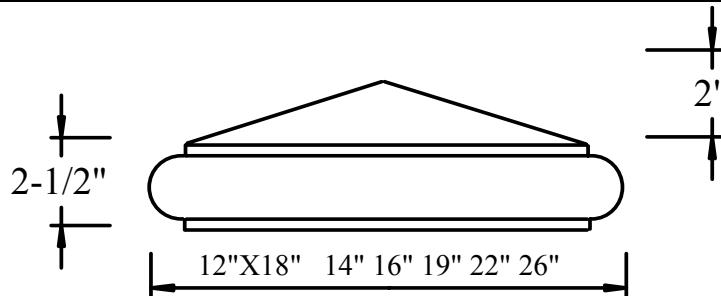

## PRODUCT DETAILS: Bull Nose Wall Cap & Pilaster Cap

Wall Cap  
Straight Piece  
Bull Nose  
2 Sides  
Length: 23 5/8"

Wall Cap  
End Piece  
Bull Nose  
3 Sides  
Length: 24"

Peaked  
Pilaster Cap  
Bull Nose  
4 Sides