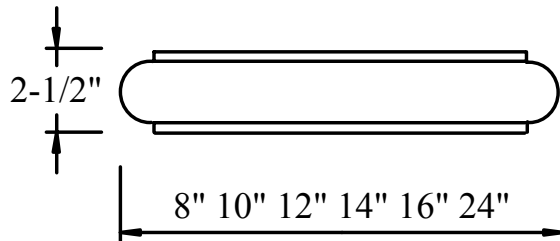

## PRODUCT DETAILS: Bull Nose Wall Cap & Pilaster Cap

Wall Cap  
Straight Piece  
Bull Nose  
2 Sides  
Length: 23 5/8"

Wall Cap  
End Piece  
Bull Nose  
3 Sides  
Length: 24"

Peaked  
Pilaster Cap  
Bull Nose  
4 Sides