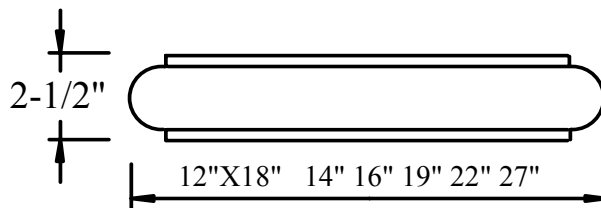

Flat
Pilaster Cap
Bull Nose
4 Sides