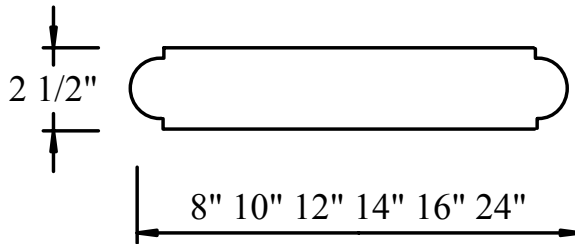

## PRODUCT DETAILS: Bull Nose Wall Cap & Pilaster Cap

Wall Cap  
Straight Piece  
Bull Nose  
2 Sides  
Length: 23 5/8"

Wall Cap  
End Piece  
Bull Nose  
3 Sides  
Length: 24"

Peaked  
Pilaster Cap  
Bull Nose  
4 Sides